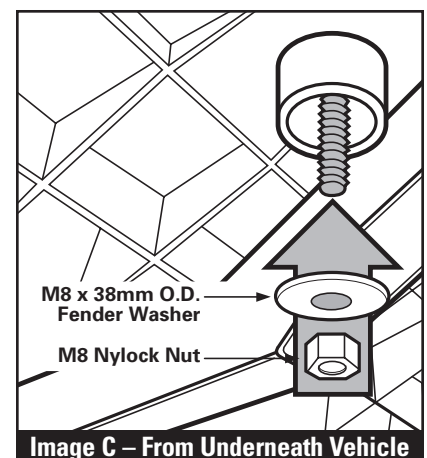

2) Secure the Cooler Trunk to your vehicle utilizing the supplied M8 x 60mm lg. button head cap screws and M8 x 30mm O.D. sealing washers through the inside of the unit as shown in "Image B".

3) From the bottom of your vehicle, continue mounting the Cooler Trunk by utilizing the supplied M8 x 38mm O.D. fender washers and M8 nylock nuts as shown in "Image C".