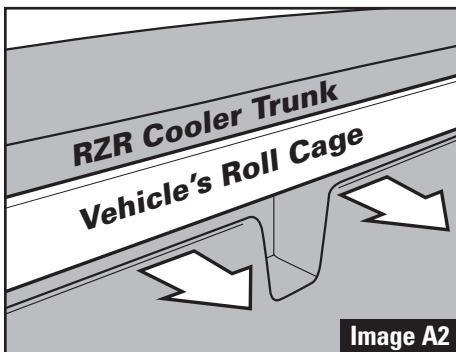

Parts List:

ITEM	PART NAME	DESCRIPTION	QTY.
1	Cooler Trunk	Rotomolded cooler trunk with foam-filled body, removable lid and storage tray	1
2	Drain Plug	25mm drain plug	3
3	Screw	M8 x 60mm lg. button head cap screw, stainless steel	2
4	Washer	M8 x 30mm O.D. bonded sealing washer, stainless steel	2
5	Washer	M8 x 38mm O.D. fender washer, stainless steel	2
6	Nut	M8 nylock nut, stainless steel	2

1) Position the Cooler Trunk in the bed of your vehicle as shown in "Image A1". This can be accomplished by sliding it in at a slight angle. Once the rear of the Cooler Trunk is under your roll cage as shown in "Image A2", push down on the front until it is securely seated into the bed of your vehicle.