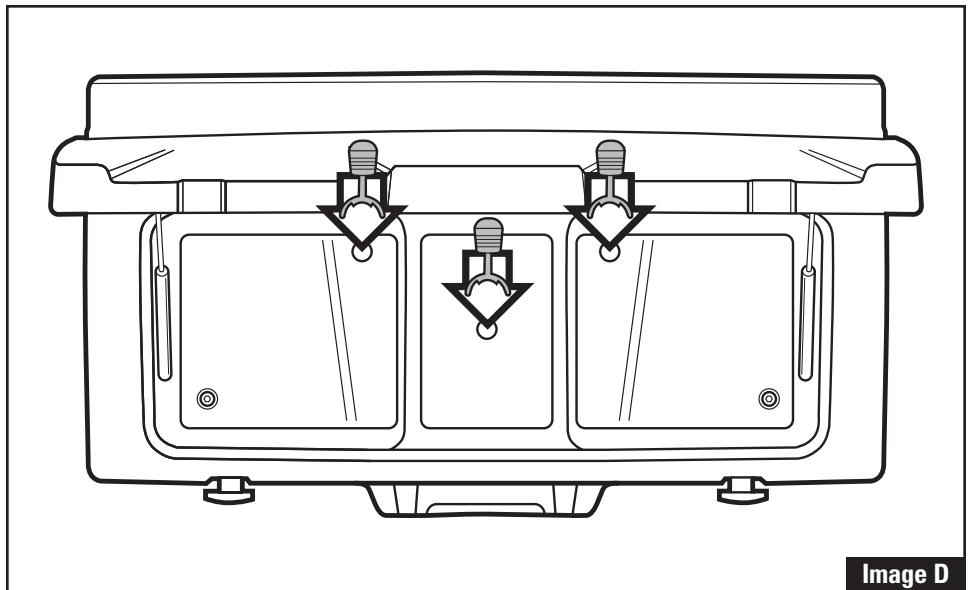

4) Insert the supplied 25mm drain plugs into the three hole locations in the bottom of your cooler as shown in "Image D".

5) **Maintenance and Care:** Tighten all hardware after first use and periodically thereafter.

⚠ WARNING Failure to follow these installation instructions completely may void any warrantable components and result in property damage or personal injury. **NEVER** operate or transport UTV with unsecured cargo.

For additional assistance, please contact our customer service department at:
Kolpin Outdoors, Inc. | 205 N. Depot Street
Fox Lake, WI 53933 | 1.877.956.5746
customerservice@kolpin.com

Image D