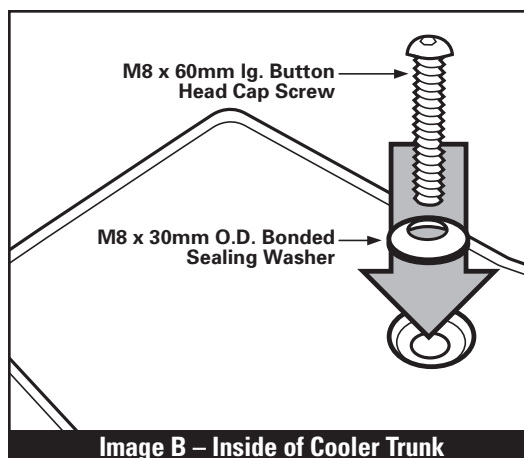

Parts List:

ITEM	PART NAME	DESCRIPTION	QTY.
1	Cooler Trunk	Rotomolded cooler trunk with foam-filled body, removable lid and storage tray	1
2	Drain Plug	25mm drain plug	3
3	Screw	M8 x 60mm lg. button head cap screw, stainless steel	2
4	Washer	M8 x 30mm O.D. bonded sealing washer, stainless steel	2
5	Washer	M8 x 38mm O.D. fender washer, stainless steel	2
6	Nut	M8 nylock nut, stainless steel	2

1) Position the Cooler Trunk in the bed of your vehicle as shown in "Image A1". This can be accomplished by sliding it in at a slight angle. Once the rear of the Cooler Trunk is under your roll cage as shown in "Image A2", push down on the front until it is securely seated into the bed of your vehicle.

2) Secure the Cooler Trunk to your vehicle utilizing the supplied M8 x 60mm lg. button head cap screws and M8 x 30mm O.D. sealing washers through the inside of the unit as shown in "Image B".

3) From the bottom of your vehicle, continue mounting the Cooler Trunk by utilizing the supplied M8 x 38mm O.D. fender washers and M8 nylock nuts as shown in "Image C".