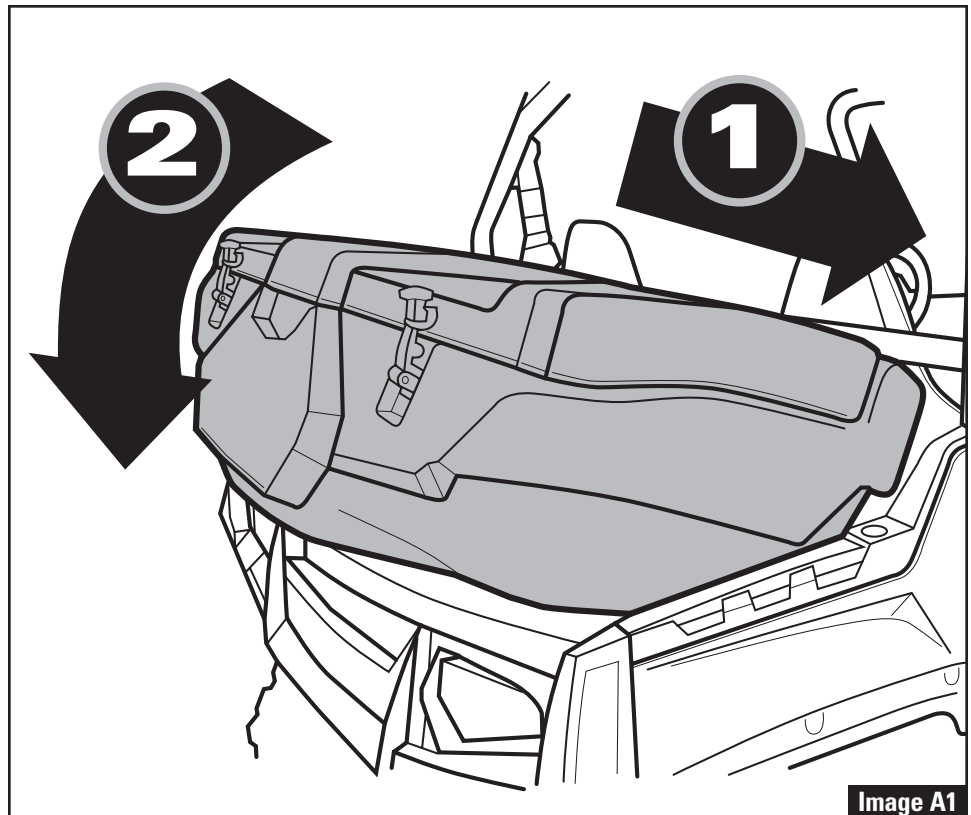

Parts List:

ITEM	PART NAME	DESCRIPTION	QTY.
1	Cooler Trunk	Rotomolded cooler trunk with foam-filled body, removable lid and storage tray	1
2	Drain Plug	25mm drain plug	3
3	Screw	M8 x 60mm lg. button head cap screw, stainless steel	2
4	Washer	M8 x 30mm O.D. bonded sealing washer, stainless steel	2
5	Washer	M8 x 38mm O.D. fender washer, stainless steel	2
6	Nut	M8 nylock nut, stainless steel	2

1) Position the Cooler Trunk in the bed of your vehicle as shown in "Image A1". This can be accomplished by sliding it in at a slight angle. Once the rear of the Cooler Trunk is under your roll cage as shown in "Image A2", push down on the front until it is securely seated into the bed of your vehicle.